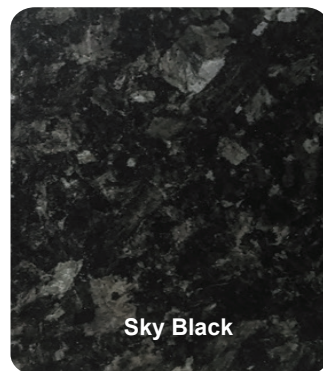

EURO

Pre-Made Euro Laminate Benchtops - 3600 x 600 & 3600 x 900mm

- Available in 3600 x 600 x 38mm & 3600 x 900 x 38mm Slabs
- 3mm Tight Radius Profile
- Moisture Resistant Particleboard with MR backing on the underside
- 3m Edging Strip Included
- Plastic Wrapped for Protection
- Cut to size service available

Duropal Quadra Laminate Benchtops

- Available in 3600 x 600 x 38mm & 3600 x 900 x 38mm (Double Roll)
- 3mm tight radius profile edge
- 0.6mm High Pressure Laminate (HPL) surface, hard-wearing & durable
- Anti-microbial, easy to clean surface
- 38mm thick moisture resistant (MR) particleboard core, MR layer underside
- Authentic feel surface textures
- Ready made and in-stock
- HPL meets EN 438-3 standards
- Suitable for kitchen, laundry, office, joinery fitouts, restaurant and other DIY
- Made in Germany

Pale Lancelot Oak

SD

Block Walnut

NY

Flamed Wood

MS

Nero Portoro

Surface Texture Finishes

DUROPAL

Oiled Oak | R20348 NY

Pale Lancelot Oak | R20027 RT

Block Walnut | R30023 SD

Flamed Wood | R20351 NY

Carrara Marble | S63009 MS & HS

Bellato Grey | F76044 FG

Cento | S68036 SD