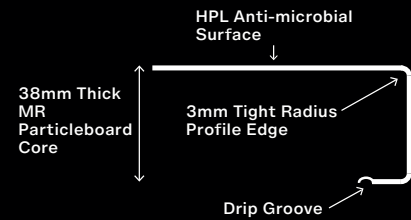

EURO

Pre-Made Euro Laminate Benchtops - 3600 x 600 & 3600 x 900mm

- Available in 3600 x 600 x 38mm & 3600 x 900 x 38mm Slabs
- 3mm Tight Radius Profile
- Moisture Resistant Particleboard with MR backing on the underside
- 3m Edging Strip Included
- Plastic Wrapped for Protection
- Cut to size service available

Duropal Quadra Laminate Benchtops

- Available in 3600 x 600 x 38mm & 3600 x 900 x 38mm (Double Roll)
- 3mm tight radius profile edge
- 0.6mm High Pressure Laminate (HPL) surface, hard-wearing & durable
- Anti-microbial, easy to clean surface
- 38mm thick moisture resistant (MR) particleboard core, MR layer underside
- Authentic feel surface textures
- Ready made and in-stock
- HPL meets EN 438-3 standards
- Suitable for kitchen, laundry, office, joinery fitouts, restaurant and other DIY
- Made in Germany