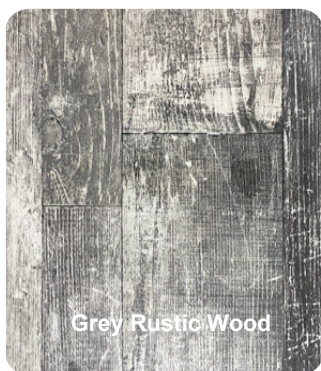

EURO

Pre-Made Euro Laminate Benchtops - 3600 x 600 & 3600 x 900mm

- Available in 3600 x 600 x 38mm & 3600 x 900 x 38mm Slabs
- 3mm Tight Radius Profile
- Moisture Resistant Particleboard with MR backing on the underside
- 3m Edging Strip Included
- Plastic Wrapped for Protection
- Cut to size service available

Duropal Quadra Laminate Benchtops

- Available in 3600 x 600 x 38mm & 3600 x 900 x 38mm (Double Roll)
- 3mm tight radius profile edge
- 0.6mm High Pressure Laminate (HPL) surface, hard-wearing & durable
- Anti-microbial, easy to clean surface
- 38mm thick moisture resistant (MR) particleboard core, MR layer underside
- Authentic feel surface textures
- Ready made and in-stock
- HPL meets EN 438-3 standards
- Suitable for kitchen, laundry, office, joinery fitouts, restaurant and other DIY
- Made in Germany